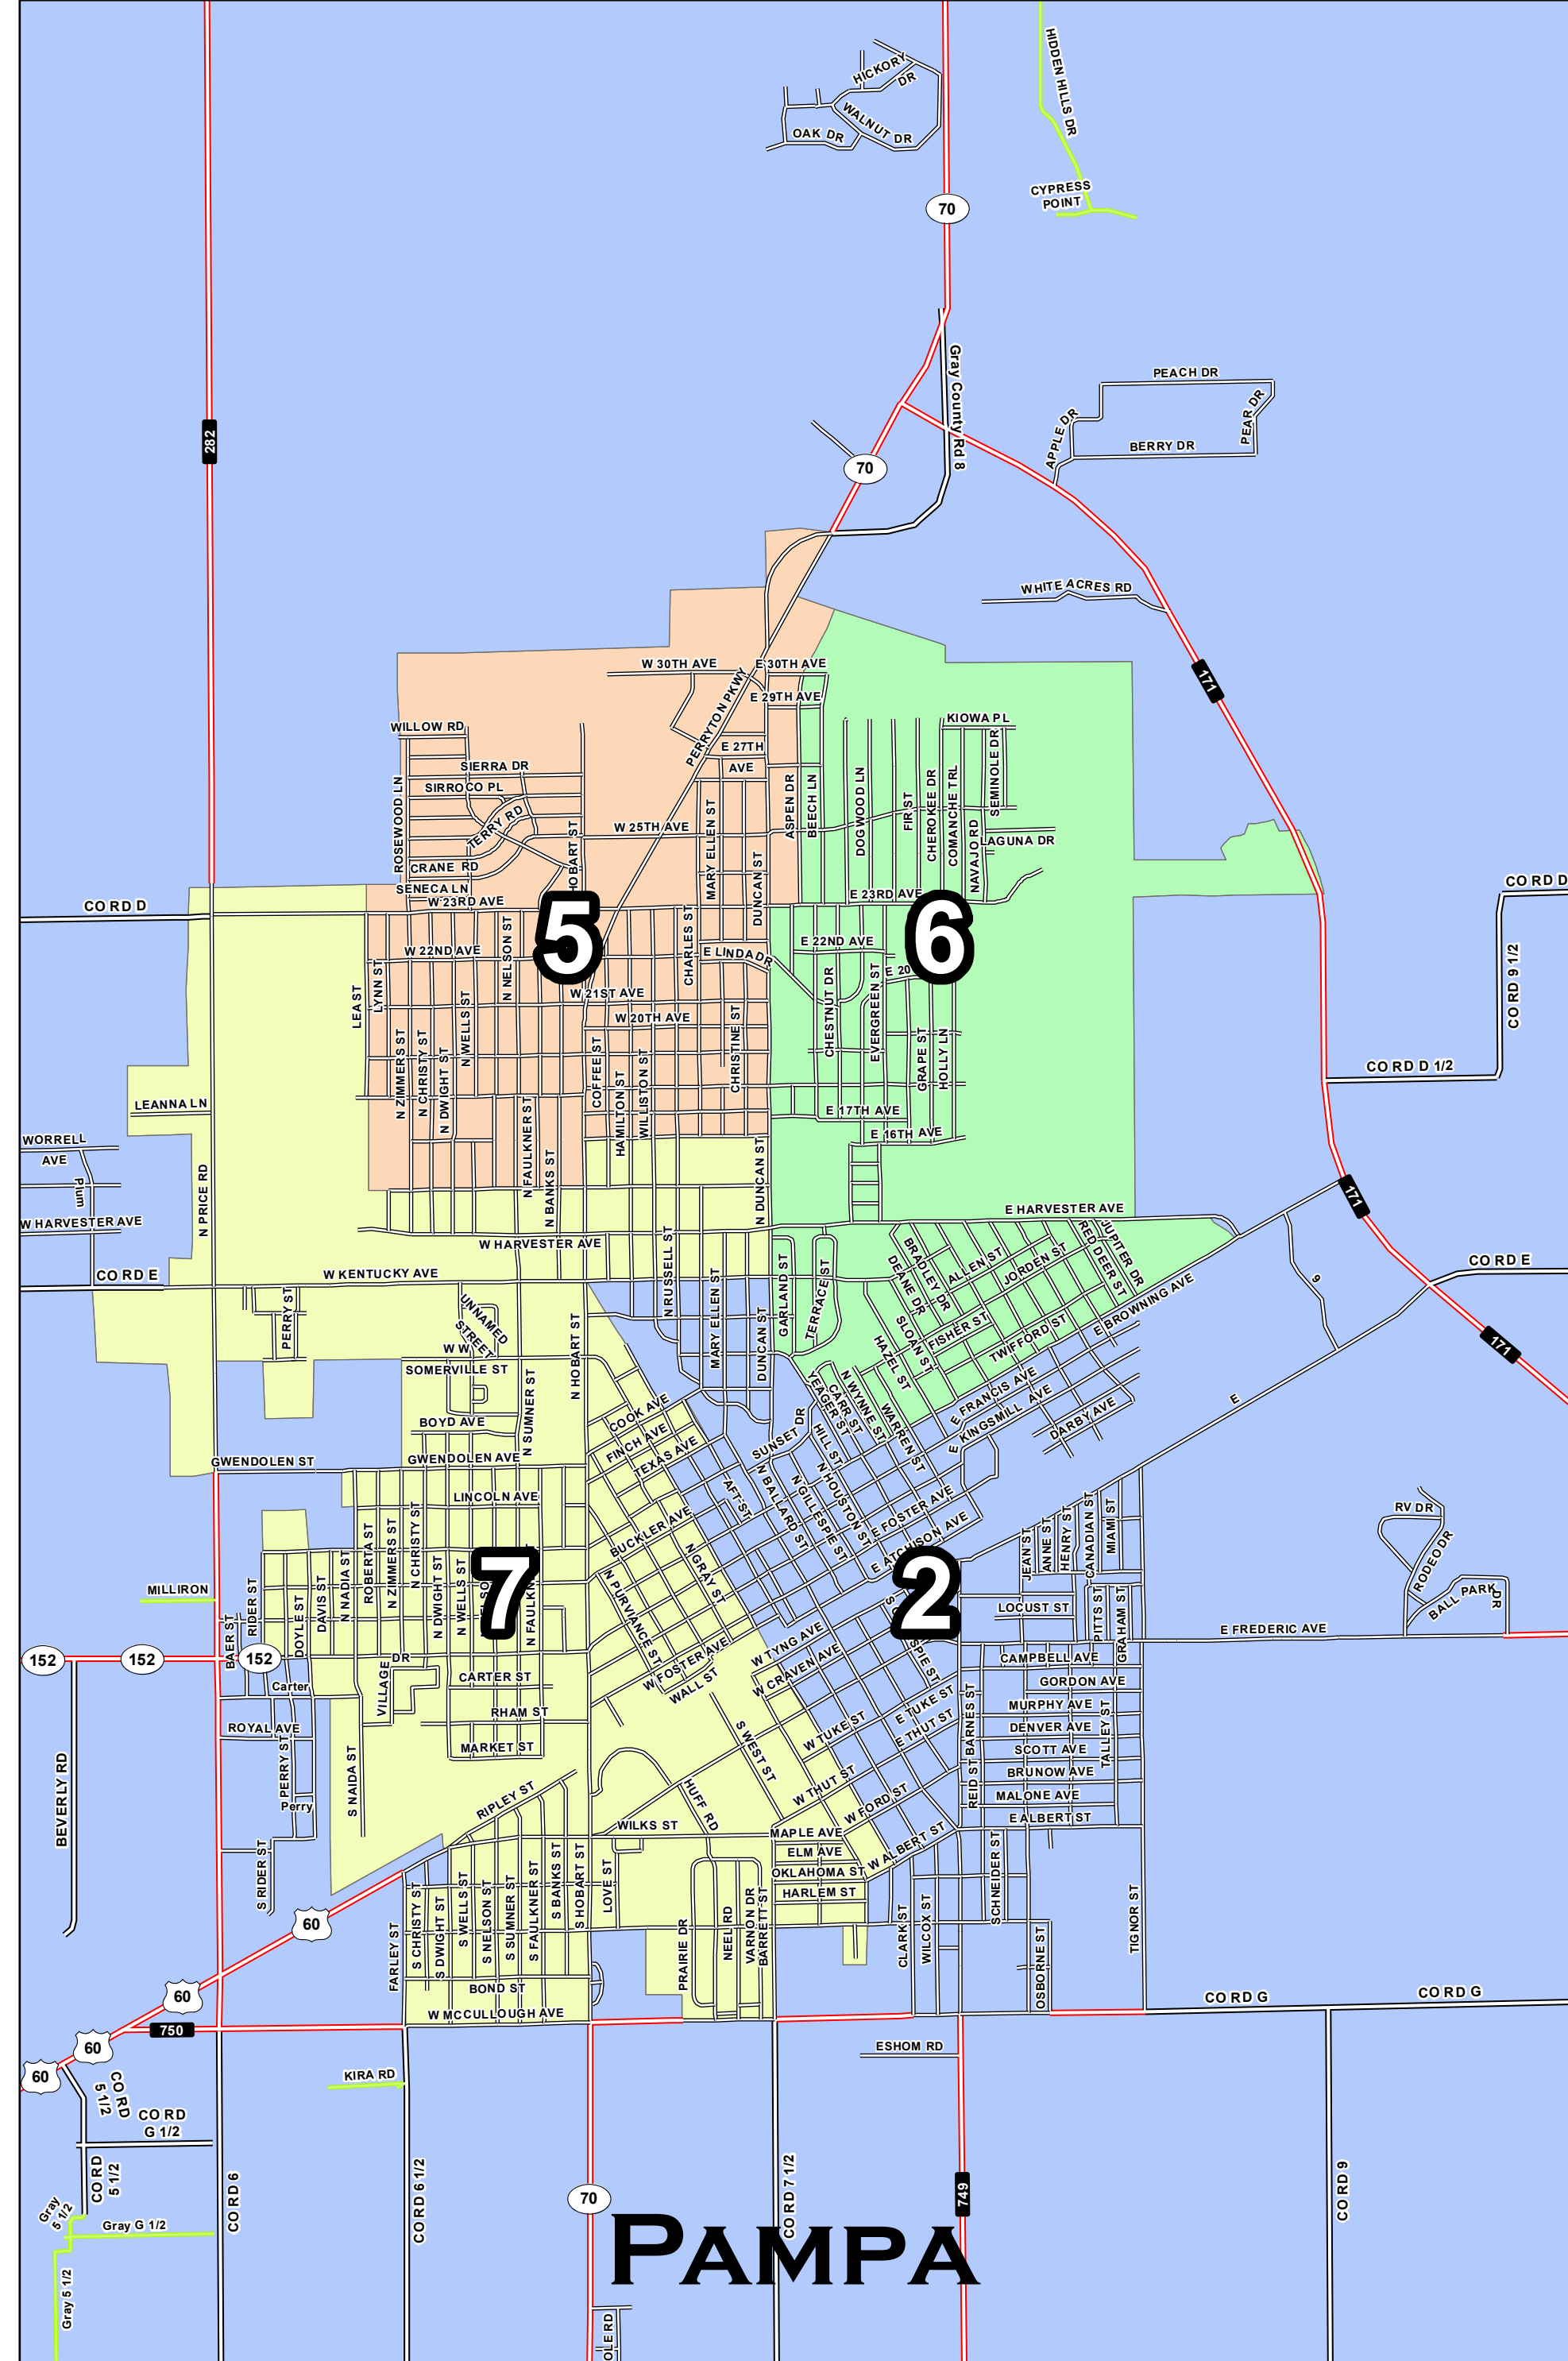

GRAY COUNTY, TEXAS VOTER PRECINCTS