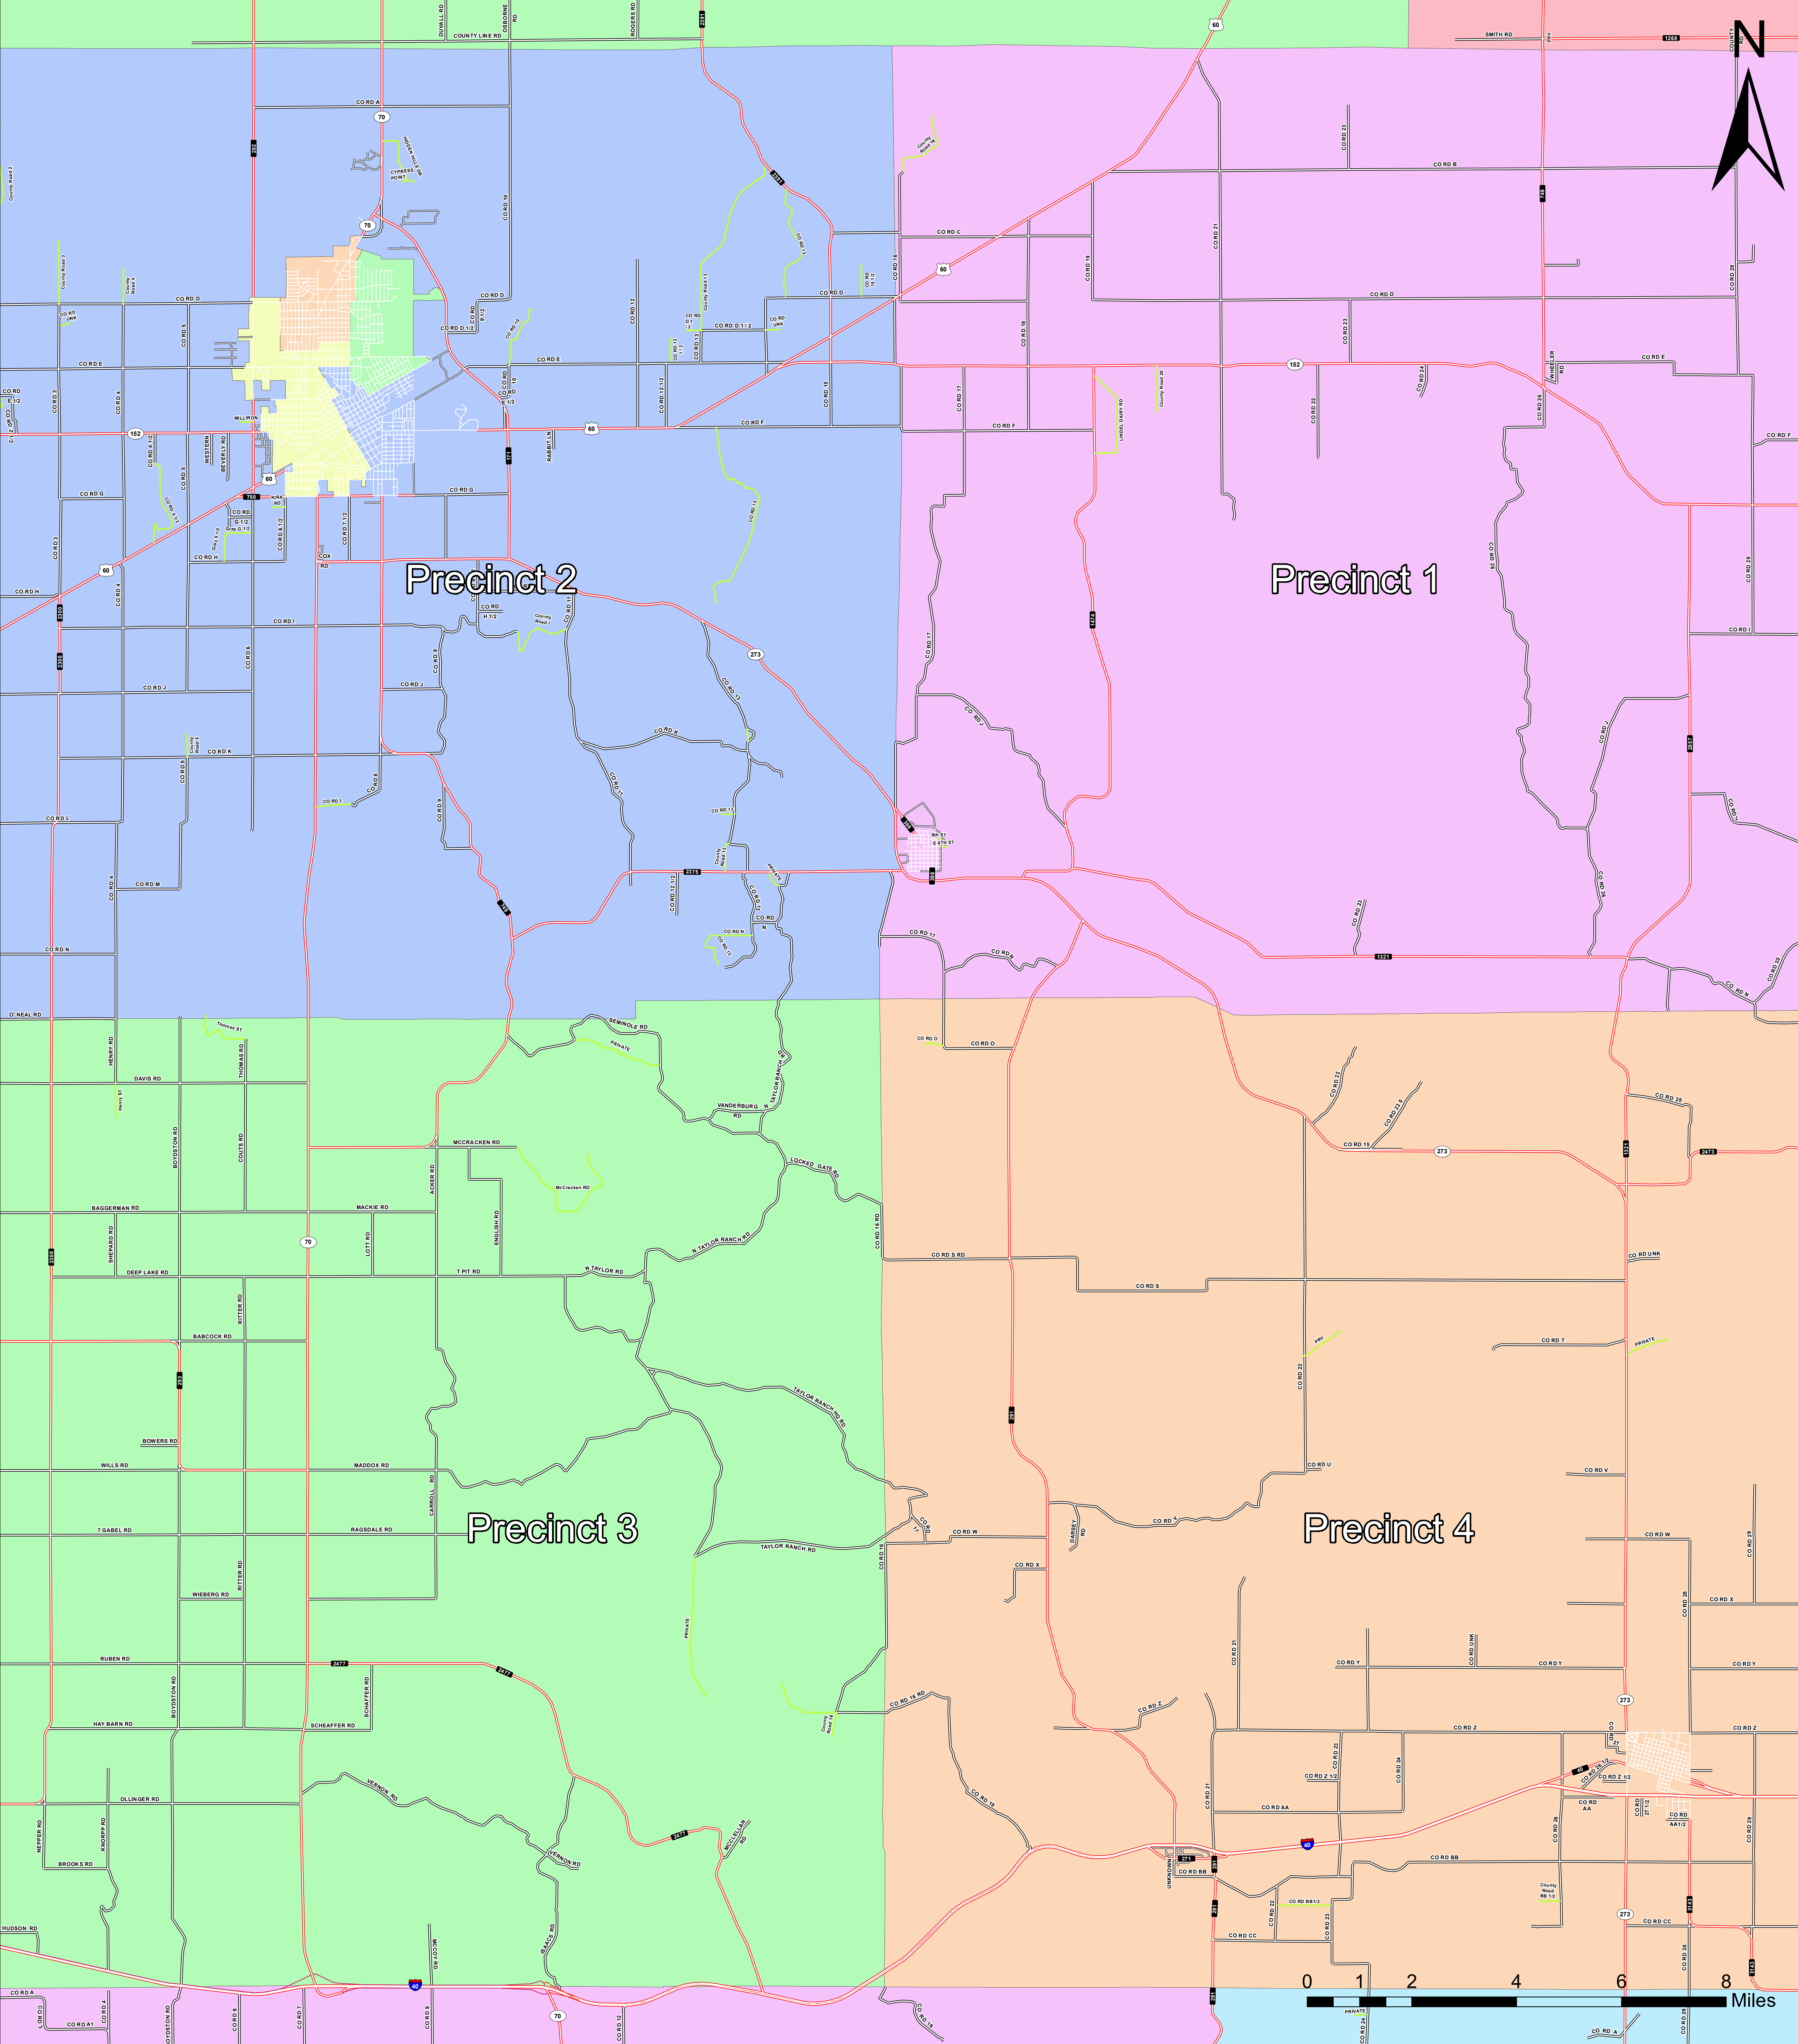

GRAY COUNTY, TEXAS VOTER PRECINCTS